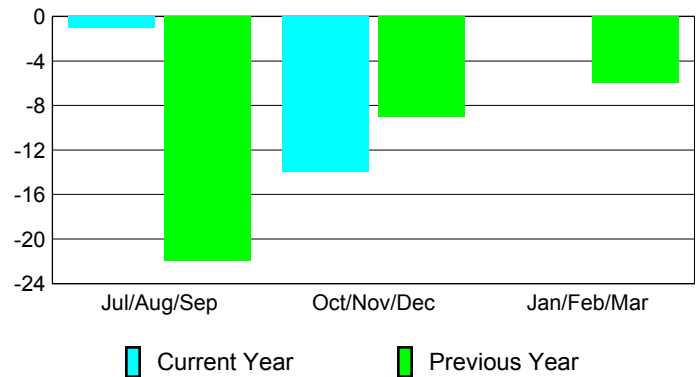

Club Results 2012-2013

Goal, New, Dropped, Gain/Loss

MEMBERSHIP

**Membership Results
2012-2013**

**Membership
2011-2012**

Month	Net Memb Goal	Actual New Memb	Actual Dropped Memb	Gain/Loss of Memb	Gain/Loss of Memb
Jul/Aug/Sep	0	15	-16	-1	-22
Oct/Nov/Dec	0	13	-27	-14	-9
Jan/Feb/Mar	0				-6
Totals	0	28	-43	-15	-37

Membership Results 2012-2013

Goal, New, Dropped, Gain/Loss

Comparison of Club Gain/Loss

Current Year Compared to the Previous Year

Comparison of Membership Gain/Loss

Current Year Compared to the Previous Year

YTD Status Quo Clubs 2012-2013

Status Quo Clubs Compared to Status Quo Members

Gender Comparison 2012-2013

Jul/Aug/Sep

Oct/Nov/Dec

Jan/Feb/Mar

Male

Female