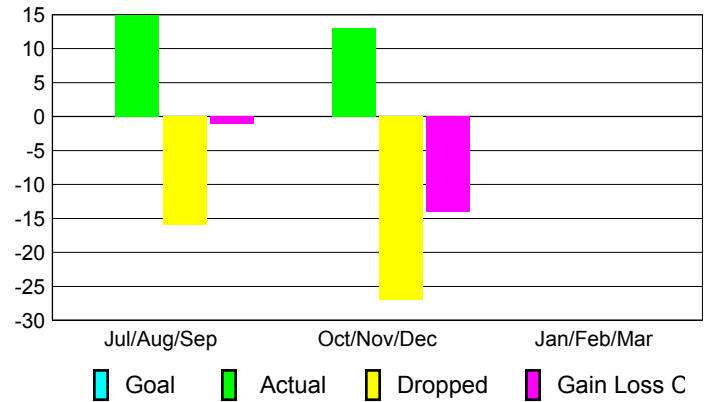

Club Results 2012-2013

Goal, New, Dropped, Gain/Loss

MEMBERSHIP

**Membership Results
2012-2013**

**Membership
2011-2012**

Month	Net Memb Goal	Actual New Memb	Actual Dropped Memb	Gain/Loss of Memb	Gain/Loss of Memb
Jul/Aug/Sep	0	15	-16	-1	-22
Oct/Nov/Dec	0	13	-27	-14	-9
Jan/Feb/Mar	0				-6
Totals	0	28	-43	-15	-37

Membership Results 2012-2013

Goal, New, Dropped, Gain/Loss

Comparison of Club Gain/Loss

Current Year Compared to the Previous Year

Comparison of Membership Gain/Loss

Current Year Compared to the Previous Year